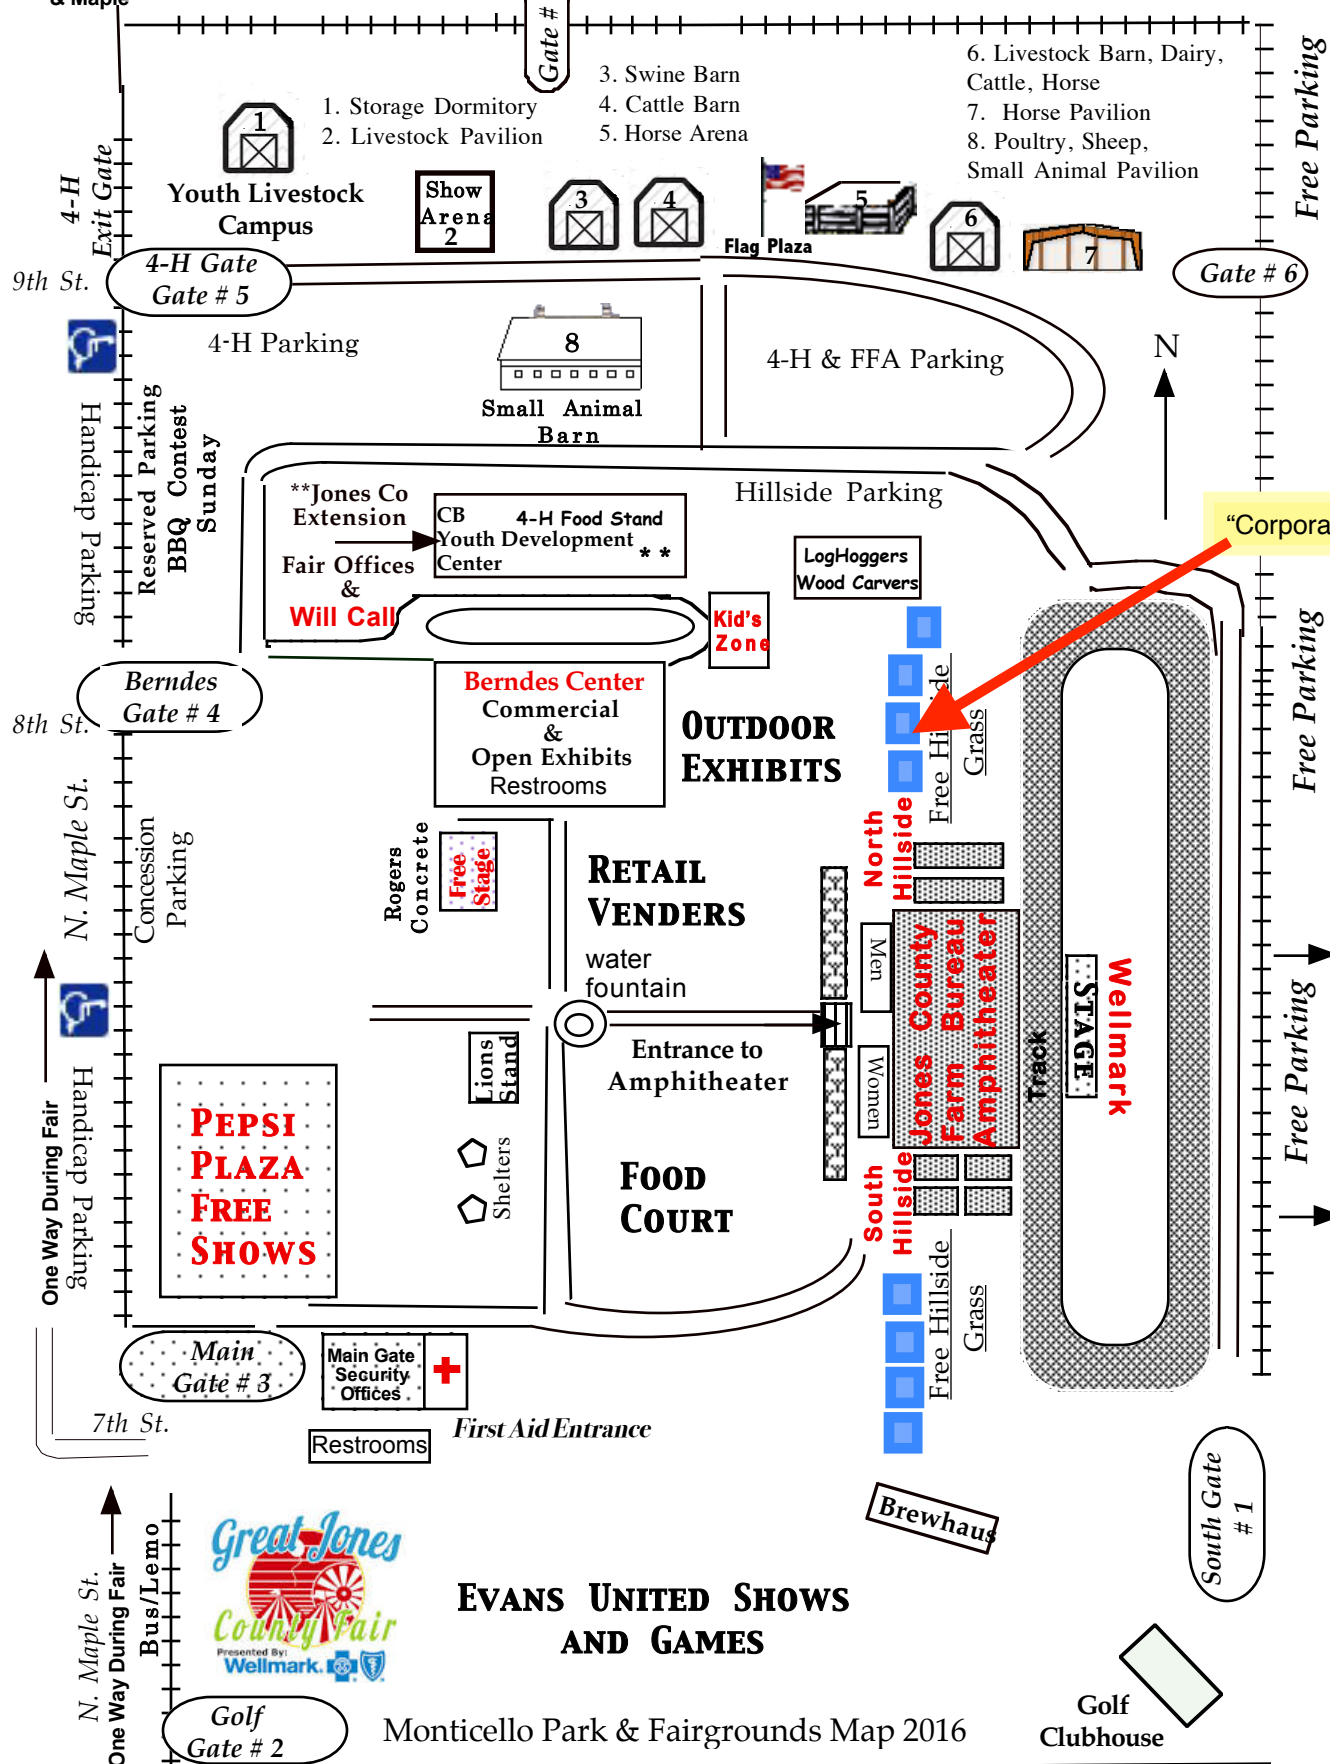

Gate # 8  Check in Camping

4-H Trailer Parking
Enter Gate 8

Entrance to
Camping 10th St
& Maple

Reserved for the Week Camping

**EVANS UNITED SHOWS
AND GAMES**

Monticello Park & Fairgrounds Map 2016

Golf Gate # 2

Golf Clubhouse

South Gate # 1

Brewhaus

N. Maple St.
One Way During Fair
Bus/Lemo

One Way During Fair
Handicap Parking

N. Maple St.
Concession Parking

8th St.
Berdes Gate # 4

9th St.
4-H Gate Gate # 5

Gate # 8